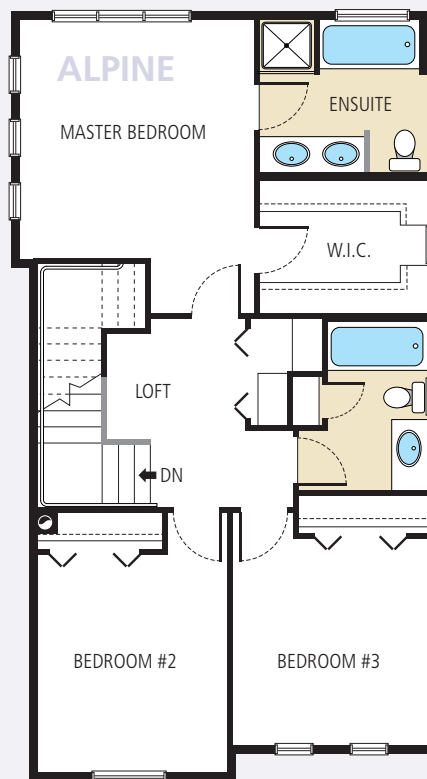

SIERRA

— GARDENS —

SINGLE FAMILY HOMES

THE ALPINE 1677 sq. ft.

Main Level: 790 sq. ft.

Second Level: 887 sq. ft.

Main Level

Second Level