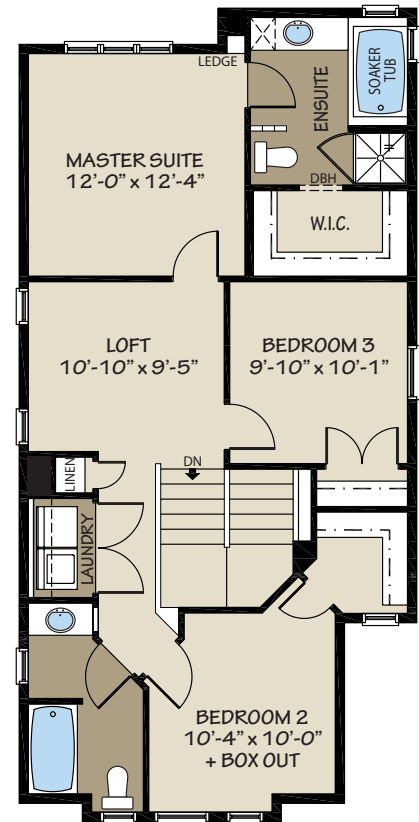

THE ATWORTH

1577 SQ.FT.

22' WIDTH

IN SAGE HILL

MAIN

713 sq.ft.

UPPER

864 sq.ft.

TRICO SELECT

ATWORTH 22-25H1