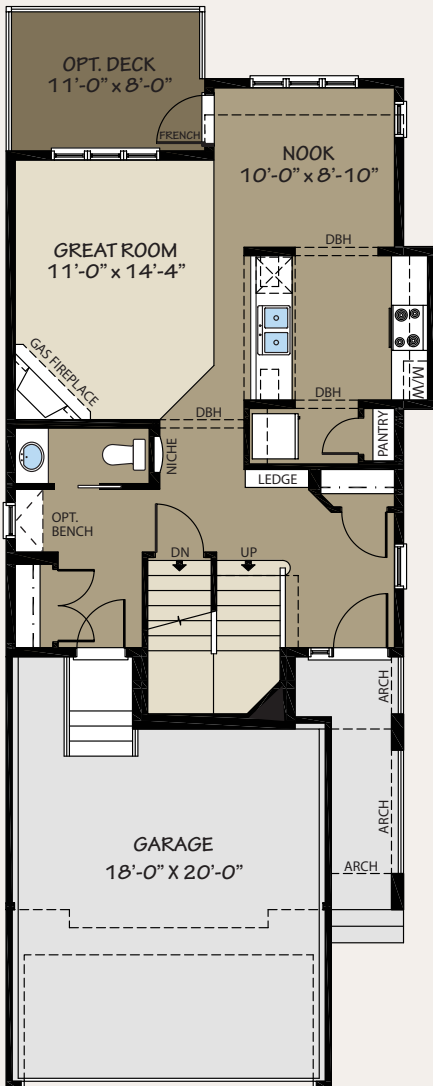

THE ATWORTH

1577 SQ.FT.

22' WIDTH

IN SAGE HILL

MAIN

713 sq.ft.

UPPER

864 sq.ft.

TRICO SELECT

ATWORTH 22-25H1